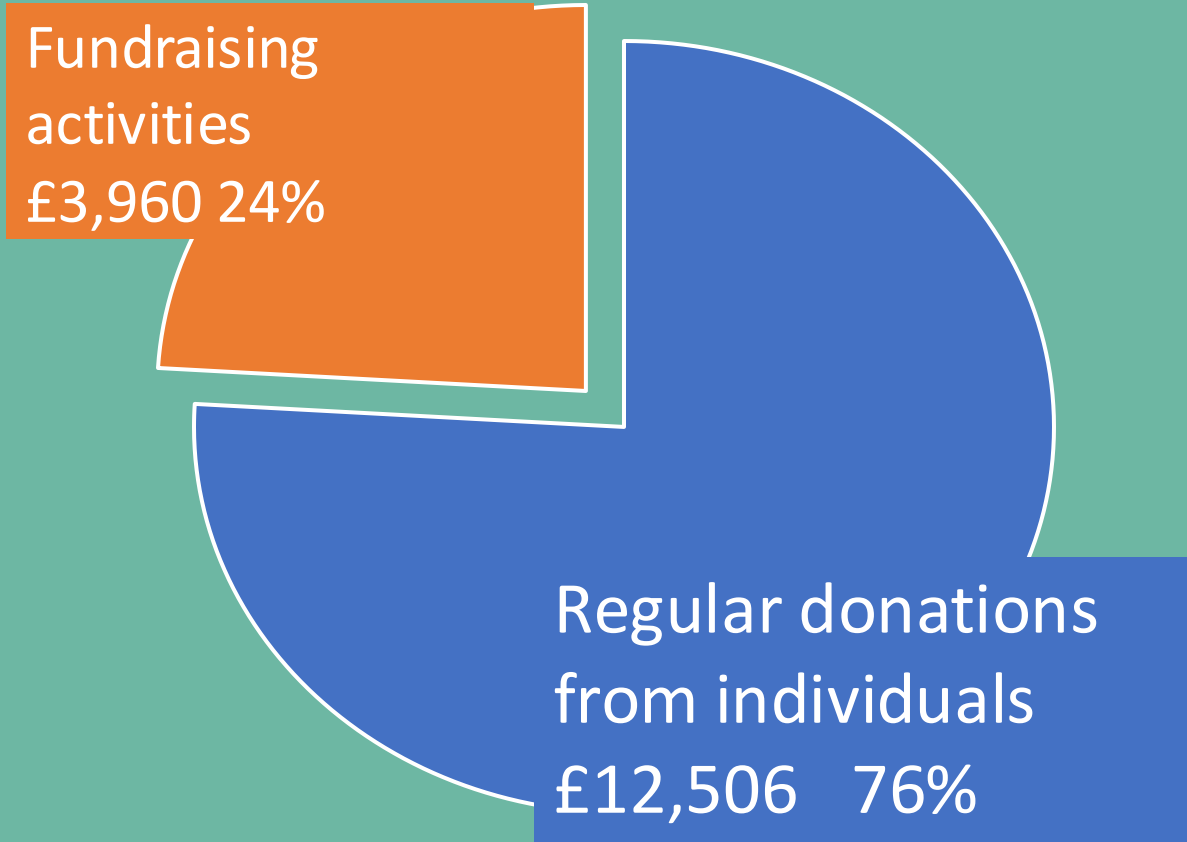

# Our partners

**Partnership** : With three partners, we support girls at secondary schools in North Malawi – 163 this year (2025-26)

Photo credit: MaSP

# How we support

*Directly to the schools/providers:*

- Boarding fees
- Other necessary payments

*Other:*

- Ready to Learn – money for school supplies, uniform, travel, soap, lotion, calculators etc.
- Sanitary wear – reusable – once a year
- Pastoral care – a visit each term

# Where the funds come from

**MAMIE MARTIN**

- Ordinary people
- Activities
- Concerts
- Legacies
  
- Not everyone who donates or organises an event is a regular donor
  
- Lots of people just want to support our girls!